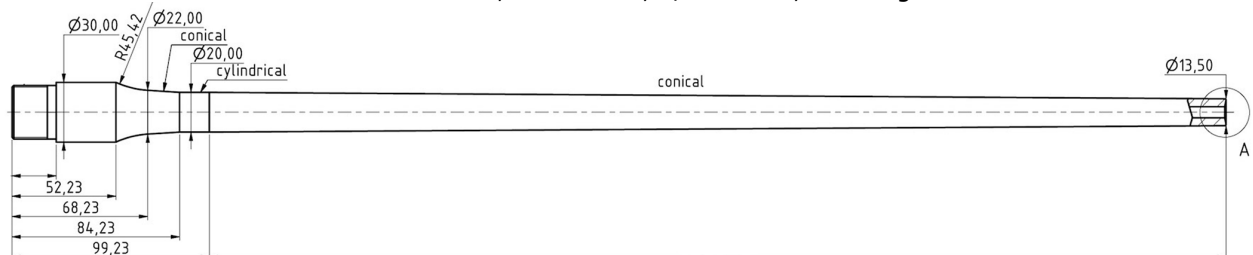

D&D

GHT.999 – CAL .338WM

ACTION

Modified **Winchester 70 pre-64 Magnum** action

Blue printed & squared system

Lapped bolt

Integration of a specially machined in house **GRIFFIN & HOWE** mount base

Combined stecher and single stage trigger set for 2lb 10oz let off and 15oz lighter stecher

BARREL

Lothar Walther barrel for Dakota Rifle C°, .338" bore, 1/10" twist, 26" length

Conical **D&D** profile with match muzzle

CIP chamber to .338 WM minimum dimensions cut in line with CLYMER piloted reamer

** OPTICAL OPTION **

On request, in exchange and for additional fee, we can provide a full steel original **GRIFFIN & HOWE** side mount with Ø 30^{mm} rings for mounting any modern scope with compatible dimensions.

DATA

Barrel: 26"

LOP: 14½"

Net weight: 8lb 7oz

Scope & mount weight: 1lb 6oz

Single stage let-off: 2lb 10oz

Stecher let-off: 15oz

CIP proof test certificate n°003120417